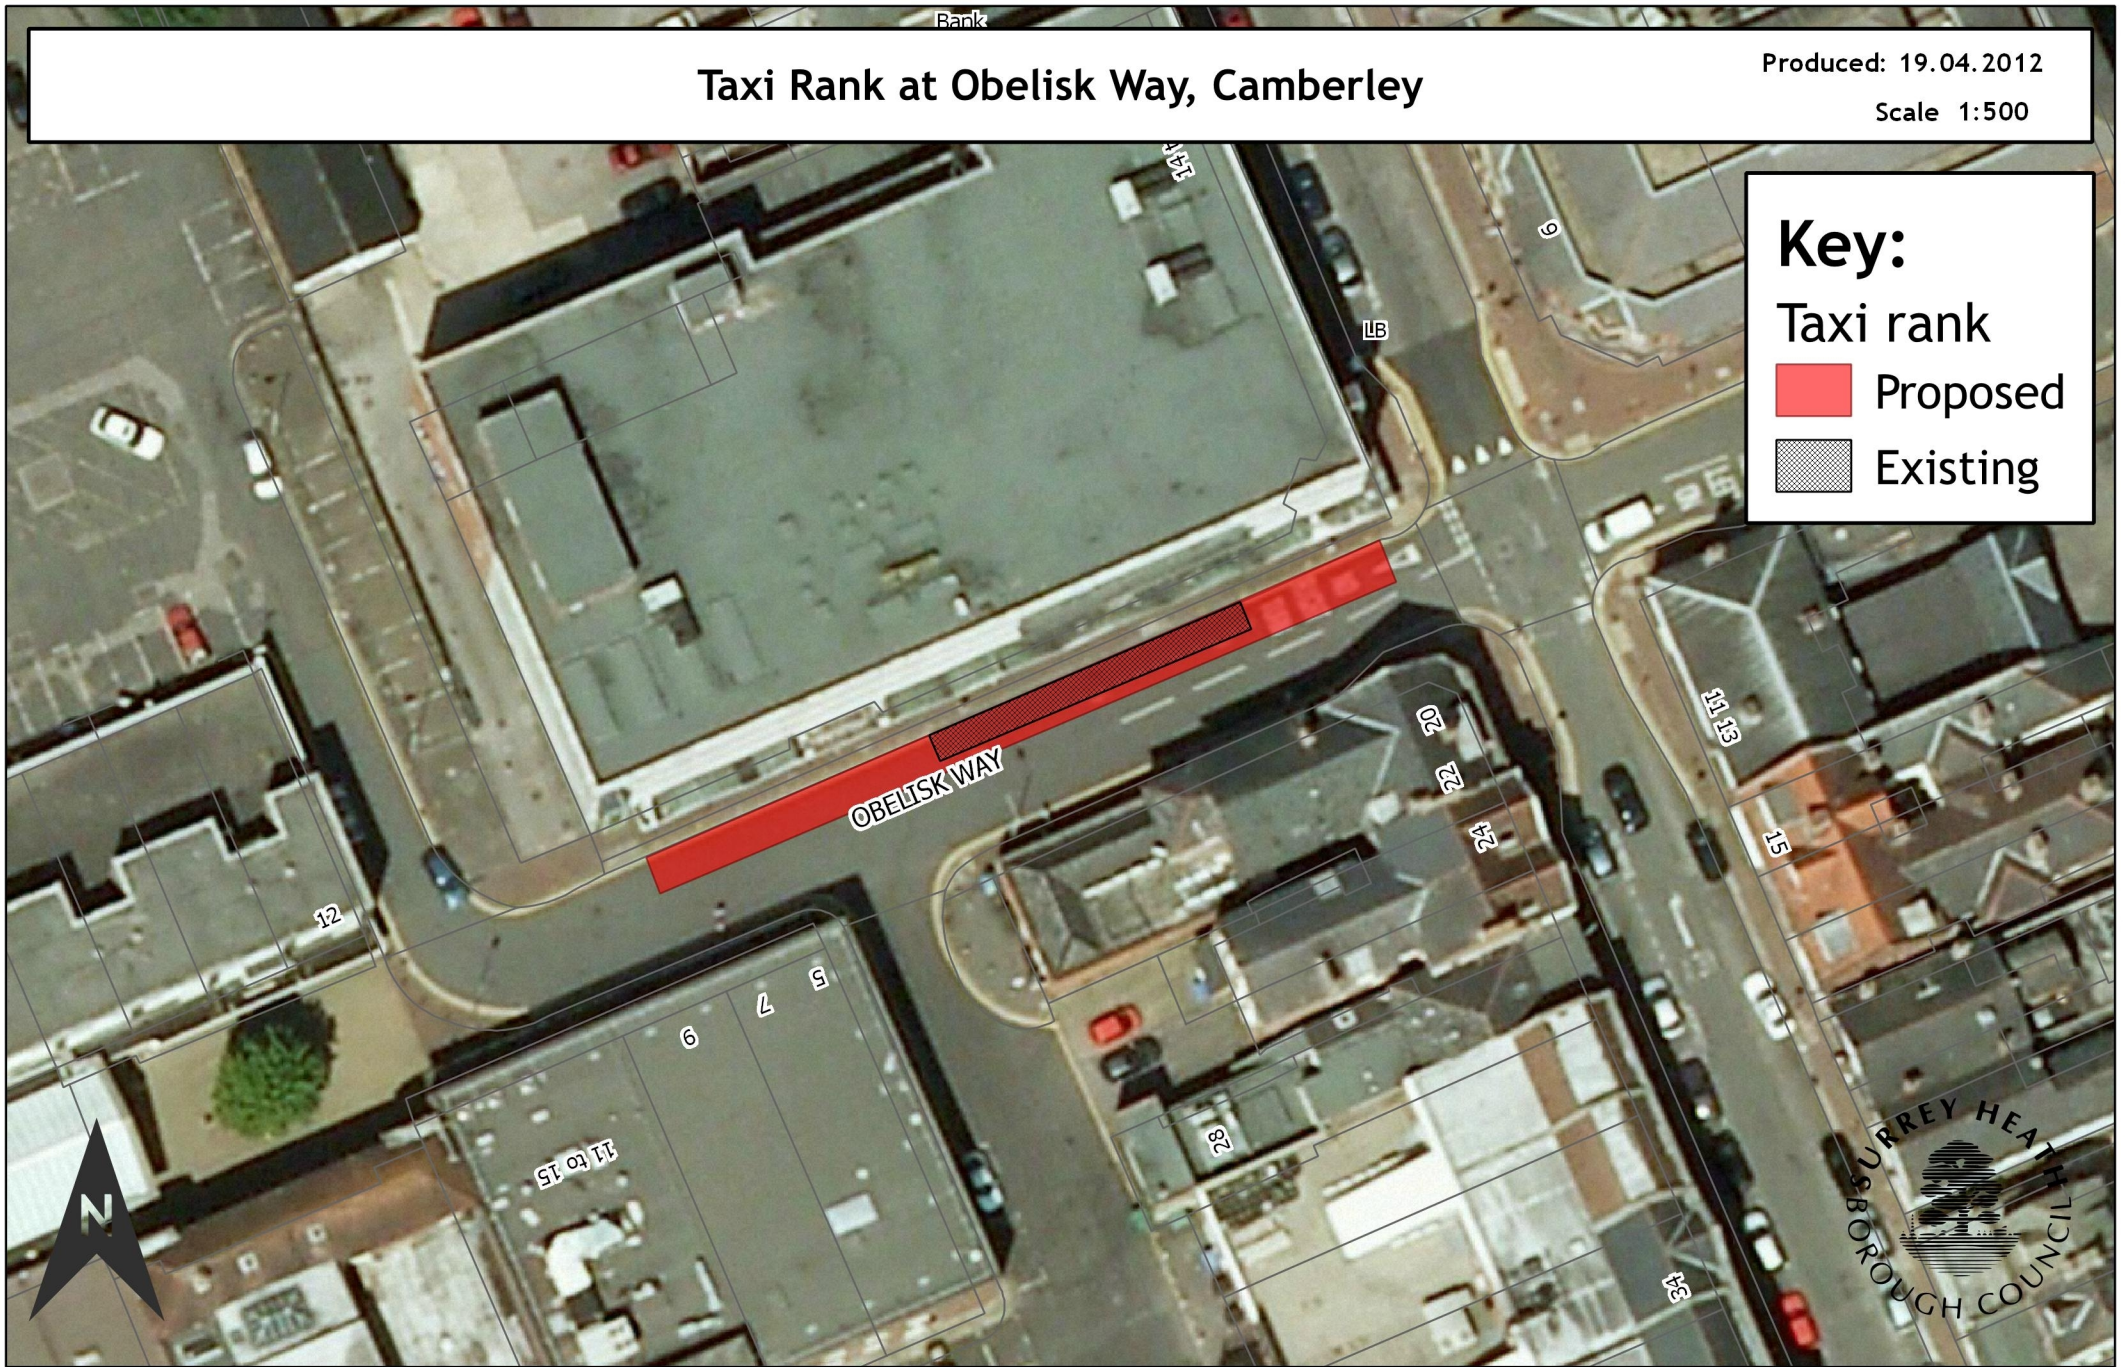

Taxi Rank at Obelisk Way, Camberley

Produced: 19.04.2012

Scale 1:500

Key:

Taxi rank

 Proposed

 Existing

Surrey Heath Borough Council, Knoll Road, CAMBERLEY, GU15 3HD | Tel : +44 (0)1276 707100 | Fax : +44 (0)1276 707448 | Email: main.reception@surreyheath.gov.uk

© Crown copyright and database rights 2011 Ordnance Survey 100018679 | Contains Ordnance Survey data © Crown copyright and database right 2011 | © Geographers' A-Z Map Co, Ltd
Cities Revealed © copyright by The Geoinformation Group, 2003 and Crown Copyright © All rights reserved | Historic Mapping © Crown copyright and Landmark Information Group